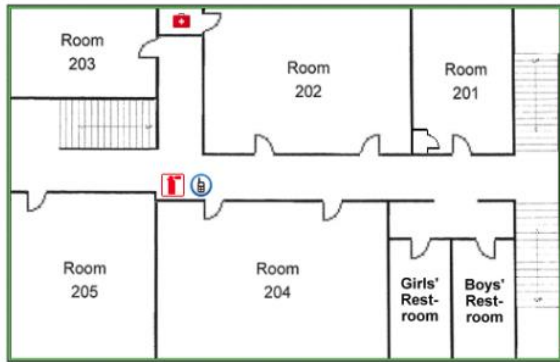

Upstairs Children's Ministry Classrooms

- handicap access
- fire extinguisher
- 1st aid kit
- emcgy radio
- wi-fi router

SUMMER REFRESH SUNDAY SCHOOL CLASS LOCATIONS

- 1 – WOMEN'S CLASS – LUANN HICKEY – STUDYING GOD'S WORD (N1)
- 2 – MEN'S CLASS – TODD PRUETT – EMPOWERING MEN FOR ETERNITY
- 3 – EQUIP SERIES BUILD, STRENGTHEN, GROW, TRAIN, EMPOWER, PREPARE (FELLOWSHIP HALL)