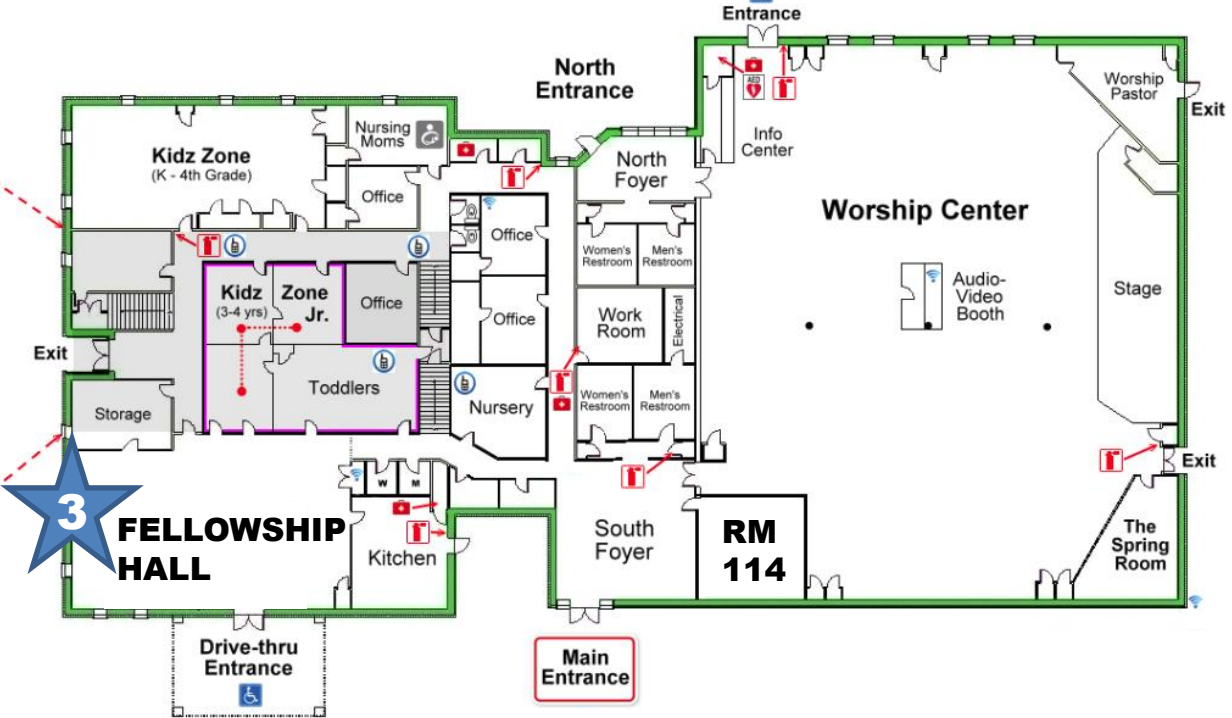

Upstairs Children's Ministry Classrooms

- handicap access
- fire extinguisher
- 1st aid kit
- emcgy radio
- wi-fi router

SUMMER REFRESH SUNDAY SCHOOL CLASS LOCATIONS

- 1 – WOMEN'S CLASS – LUANN HICKEY – STUDYING GOD'S WORD (N1)
- 2 – MEN'S CLASS – TODD PRUETT – EMPOWERING MEN FOR ETERNITY
- 3 – EQUIP SERIES BUILD, STRENGTHEN, GROW, TRAIN, EMPOWER, PREPARE (FELLOWSHIP HALL)